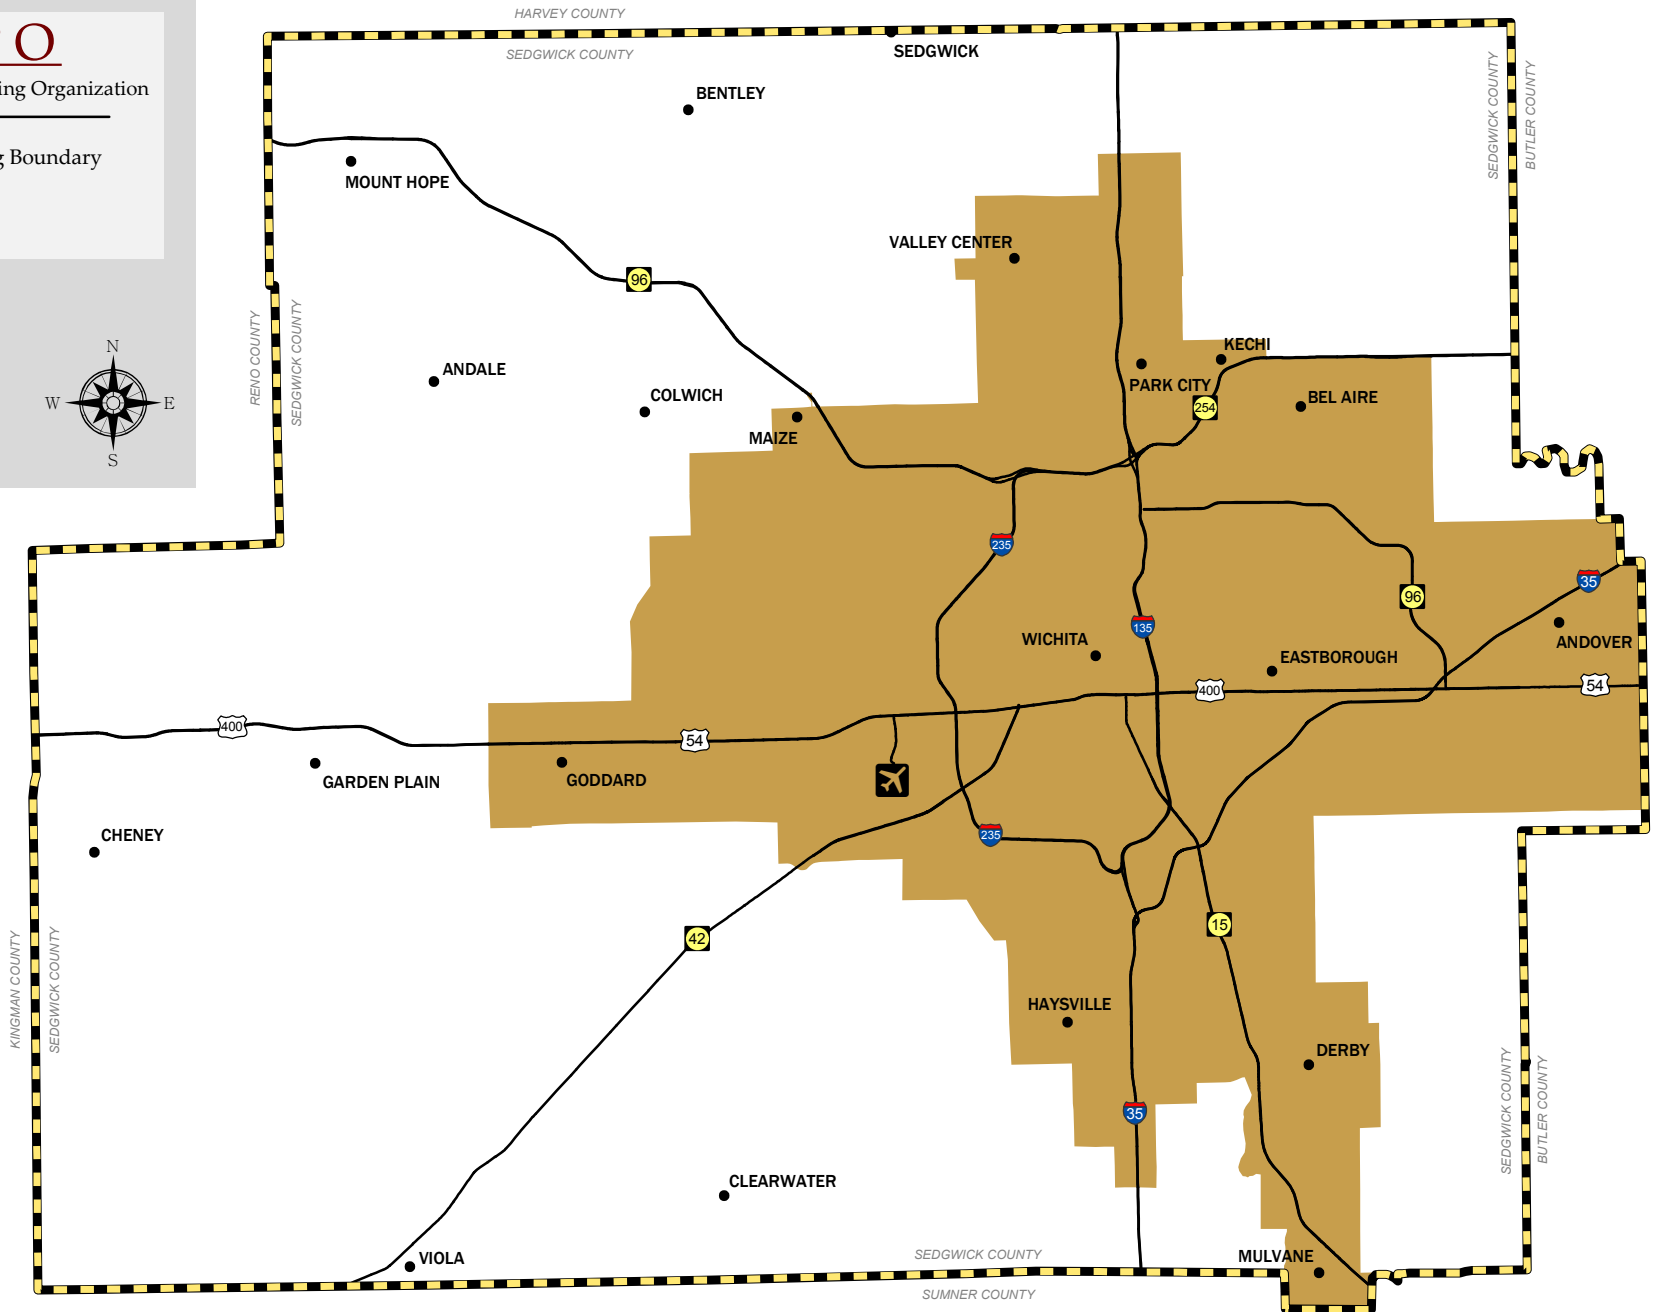

WAMPO TRANSPORTATION PLANNING BOUNDARY

WAMPO

Wichita Area Metropolitan Planning Organization

-  Metropolitan Planning Boundary
-  Urbanized Area
-  Cities

No warranty, expressed or implied, including warranties of merchantability and fitness, is made regarding the information provided herein.